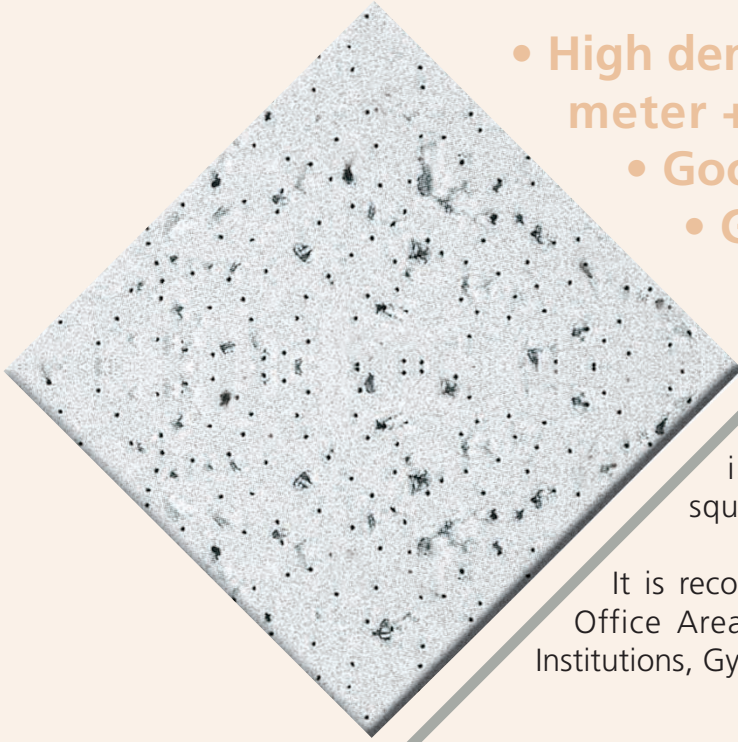

Insula

**TRIPLE BENEFIT CEILING**

Fissura Fine

- High density of 375 kg per cubic meter +/- 10%
- Good sound attenuation 40 DB
- Good fire properties

**Fissura Fine:** Insula Fissura Fine is available in 13/15mm with square, tegular edges.

It is recommended to be used in General Office Areas, Public Buildings, Educational Institutions, Gymnasias, Retail Outlets, etc.

#### SPECIFICATION

Fissura Fine	600 x 600 x 13 mm	Square
Fissura Fine	600 x 1200 x 13 mm	Square
Fissura Fine	600 x 600 x 15 mm	Tegular
Fissura Fine	600 x 600 x 15 mm	Square
Fissura Fine	600 x 1200 x 15 mm	Square
Fissura Fine	600 x 1200 x 15 mm	Tegular

#### EDGE PROFILE

600x600mm