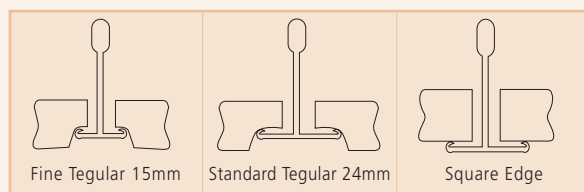

Insula

**TRIPLE BENEFIT CEILING**

Fissura Fine

- High density of 375 kg per cubic meter +/- 10%
- Good sound attenuation 40 DB
- Good fire properties

**Fissura Fine:** Insula Fissura Fine is available in 13/15mm with square, tegular edges.

It is recommended to be used in General Office Areas, Public Buildings, Educational Institutions, Gymnasias, Retail Outlets, etc.

#### SPECIFICATION

Fissura Fine	600 x 600 x 13 mm	Square
Fissura Fine	600 x 1200 x 13 mm	Square
Fissura Fine	600 x 600 x 15 mm	Tegular
Fissura Fine	600 x 600 x 15 mm	Square
Fissura Fine	600 x 1200 x 15 mm	Square
Fissura Fine	600 x 1200 x 15 mm	Tegular

#### EDGE PROFILE

600x600mm