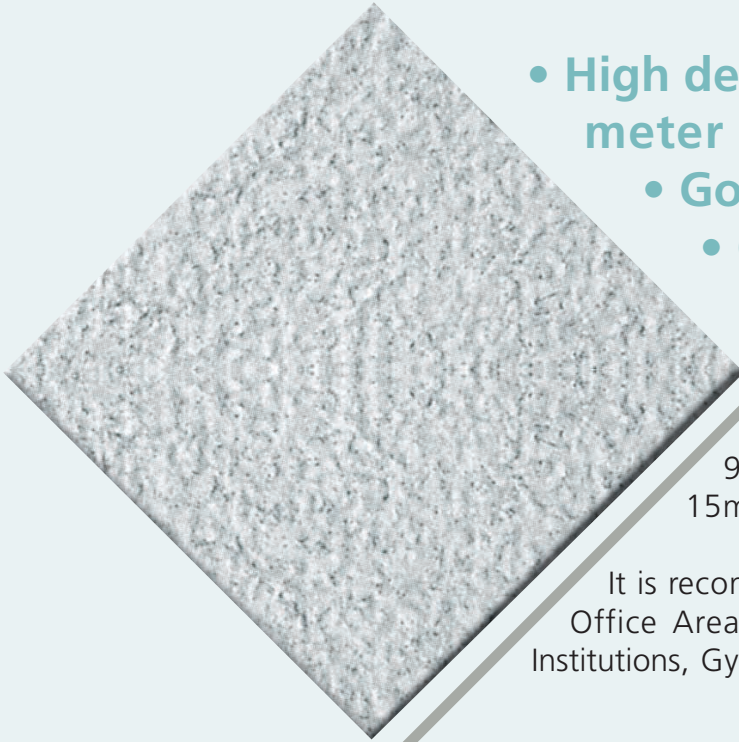

Insula

TRIPLE BENEFIT CEILING

Textura 95RH

- High density of 375 kg per cubic meter +/- 10%
- Good sound attenuation 41 DB
- Good fire properties

Textura 95RH: Insula Textura 95RH range is available in 13/15mm with square, tegular edges.

It is recommended to be used in General Office Areas, Public Buildings, Educational Institutions, Gymnasia, Retail Outlets, etc.

SPECIFICATION

Textura 95RH	600 x 600 x 13 mm	Square
Textura 95RH	600 x 1200 x 13 mm	Square
Textura 95RH	600 x 600 x 15 mm	Tegular
Textura 95RH	600 x 600 x 15 mm	Square
Textura 95RH	600 x 1200 x 15 mm	Square
Textura 95RH	600 x 1200 x 15 mm	Tegular

TECHNICAL DATA

Properties	Description/Sizes/Value
Noise Reduction Coefficient (NRC)	0.65
Ceiling Articulation Clause (CAC)	41 db
Light Reflectance	0.90
Fire Performance	Class O / Class 1
Edge	Square / Tegular
Grid system	24 mm / 15 mm
Humidity	95 Rh

EDGE PROFILE

600x600mm